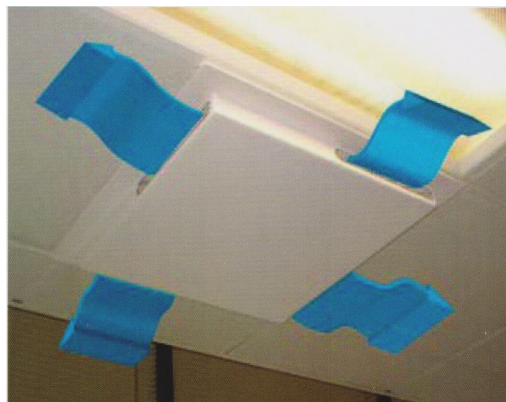

Helping those who help patients

PerfectVENT

A simple solution for a Better Work Environment

Air flow causing problems with paraffin sections or other delicate laboratory procedures?

Air flow disturbing patients, clients or office workers?

PerfectVENT is the simplest solution to controlling your air flow.

PerfectVENT installs in minutes

PerfectVENT the Air Flow Solution

- Eliminate annoying downdrafts. PerfectVENT directs the air across the ceiling, not in face or on your head.
- More consistent room temperature as the heated or cooled air is circulated more evenly in all directions.
- Easy Installation. Quickly installs over existing commercial or residential vents.
- Meets safety specs. Made of durable, lightweight ABS plastic. Meets UL94JB flammability rating.
- Made in U.S.A.

Item# 50-2323-3	23 3/4" x 23 3/4"	Installs Above Cross Bars	3 Air Supply Ducts
Item# 50-2323-4	23 3/4" x 23 3/4"	Installs Above Cross Bars	4 Air Supply Ducts
Item# 50-2424-3	24 3/4" x 24 3/4"	Clips to Exterior of Ceiling Bars	3 Air Supply Ducts
Item#50-2424-4	24 3/4" x 24 3/4"	Clips to Exterior of Ceiling Bars	4 Air Supply Ducts

$65.00/each, purchase 4 or more $59.99 each, purchase 8 or more $54.99 each

Call for bulk pricing on quantities of more than 20